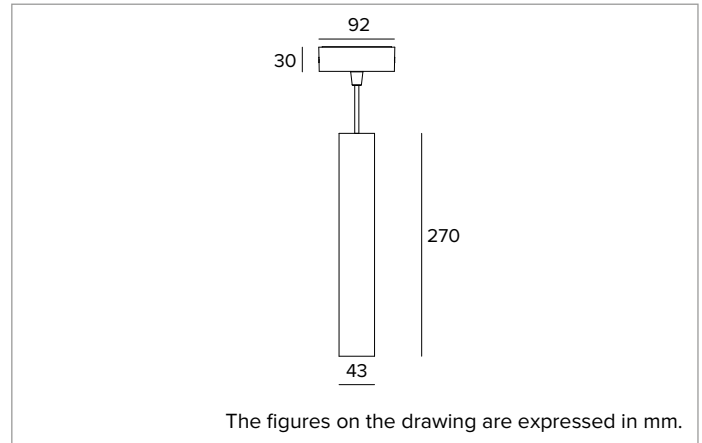

1T9820EL | LABEL 4 - Suspension

LED suspension fixture for direct light emission powered by mains voltage

	3000K	H(m)	D(m)	Emax(lx)		
	Ra90		42°			
Fixture Power	7W	1	0.76	1590		
Source Flux	981lm	2	1.52	397		
Fixture Flux	725lm	3	2.28	177		
Efficacy	97lm/W	4	3.04	99		
TS1960	Imax=1621cd/klm	Imax	1590cd	5	3.80	64

CCT nominal: 3000K

Lifetime (L80/B10): >50000h tq +25°C

ILLUMINOTECHNICAL CHARACTERISTICS

MWFL version - convex faceted highly reflective anodised aluminium precision optics, a holographic diffusion filter and a black silicone cut off ring.

Optic: REFLECTOR

Beam angles: MWFL

Optical efficiency: 74%

Fixture flux: 725lm

Luminous efficacy: 97lm/W

Photobiological safety: Compliant with RG1 low risk group

MECHANICAL CHARACTERISTICS

Cylindrical body in CNC machined aluminum and coated with powder paint.

Colour and finish: Plaster white

Dimensions: D=43mm

Weight: 0.8Kg

Degree of protection: IP20

ELECTRICAL CHARACTERISTICS

Electronic ON-OFF version with the power supply integrated in the body of the fixture. Luminaire compliant with EN 60598-2-22 for power supply from a centralised emergency system CPSS (Central Power Supply System), not incorporated in the luminaire - high risk areas excluded. The default power and flux are 100% in AC and 100% in DC.